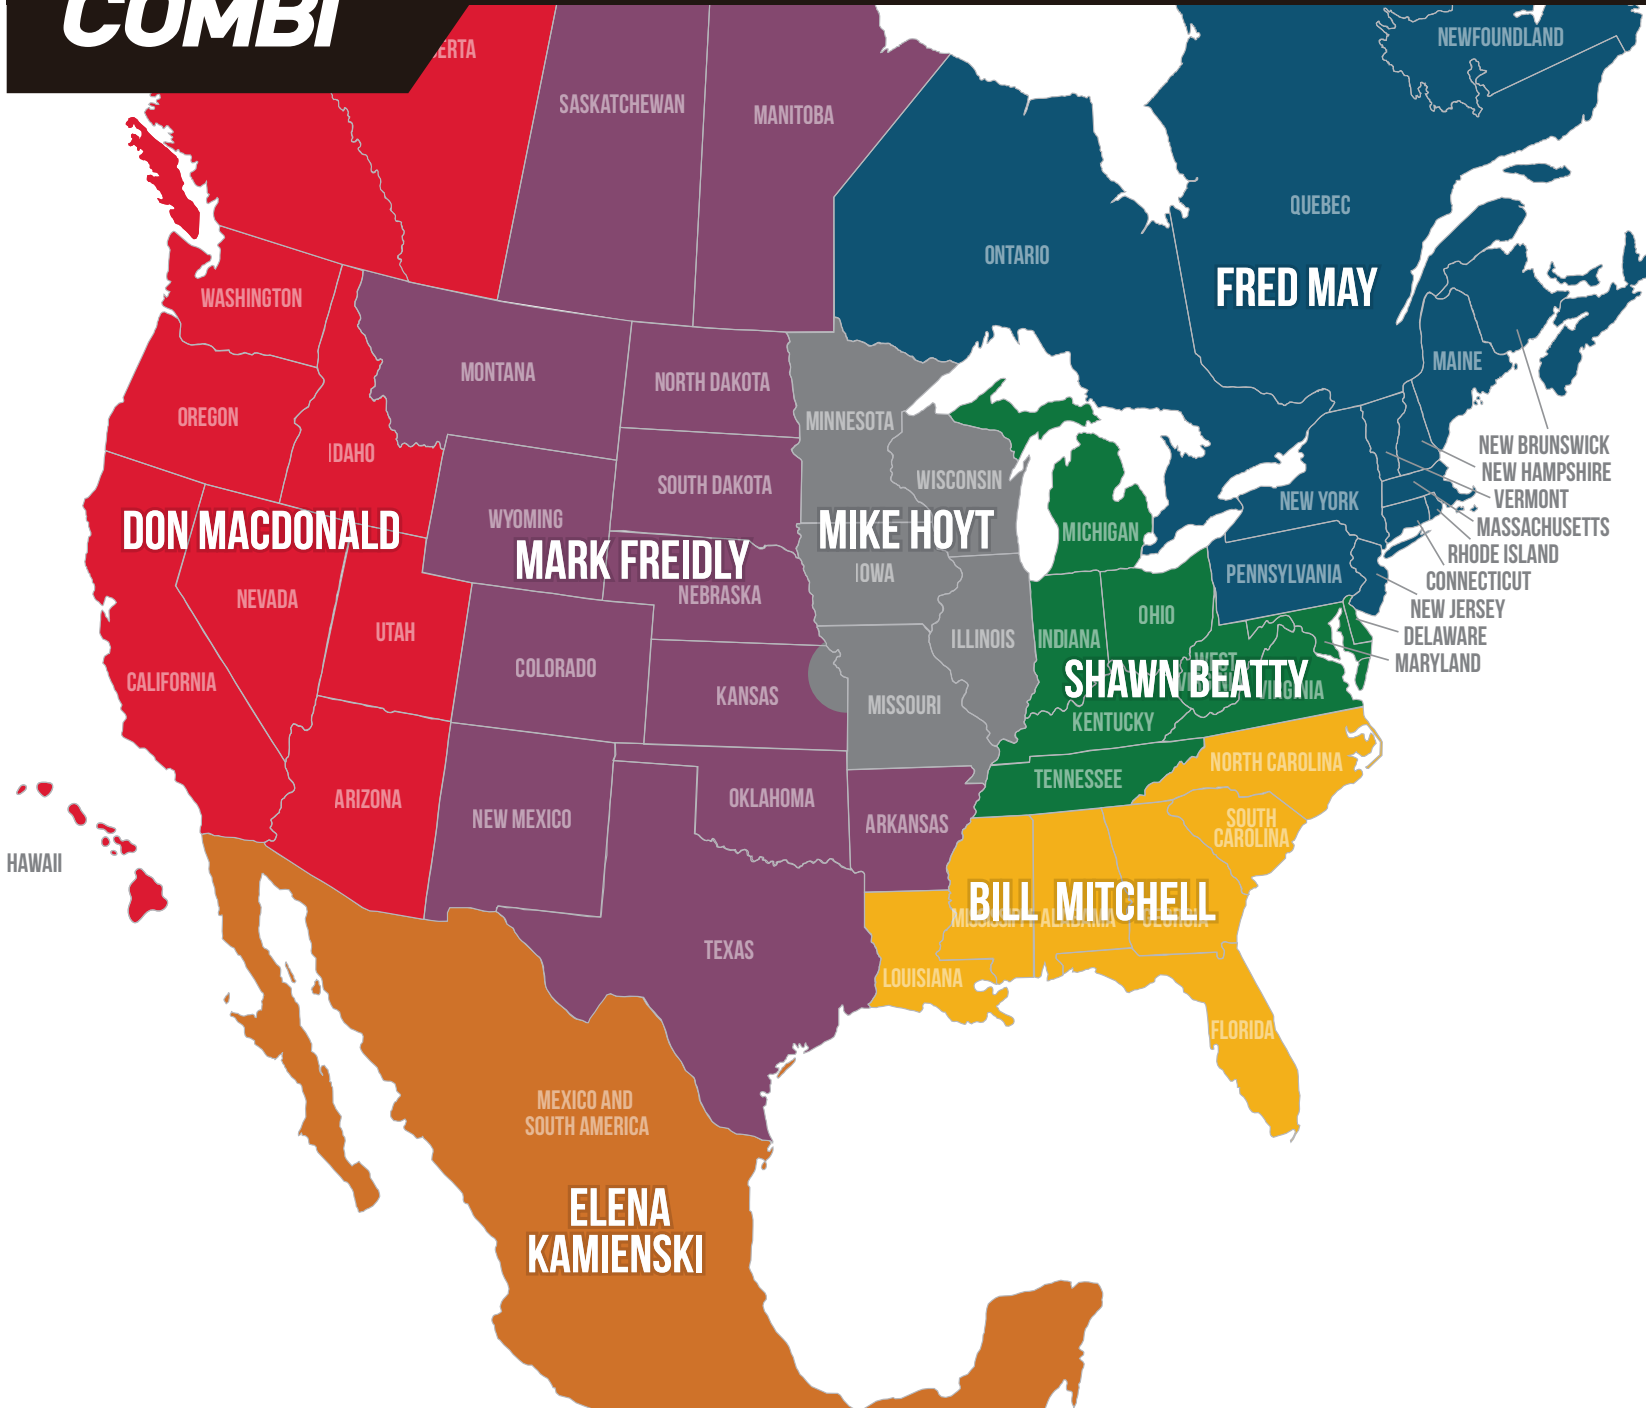

COMBI SALES MAP 2026

MIDEAST
Shawn Beatty
330-754-8226
sbeatty@combi.com

NORTHEAST
Fred May
330-265-9419
fmay@combi.com

SOUTHEAST
Bill Mitchell
330-415-4349
billm@combi.com

MIDWEST
Mike Hoyt
314-614-9559
mhoyt@combi.com